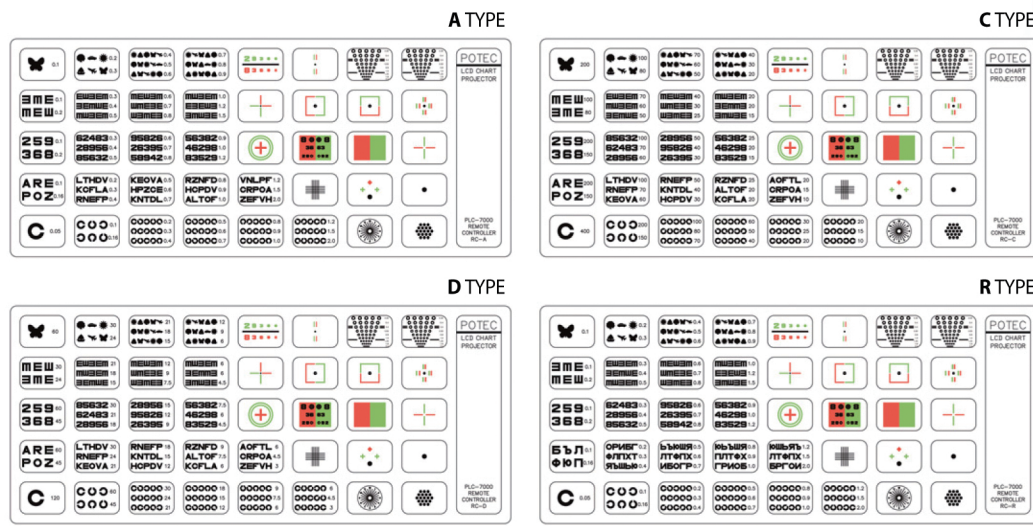

# LCD Chart

PLC-7000

You will experience the upgraded chart optometry from PLC-7000.

CHART TYPE

Stylish LCD Chart  
**PLC-7000**

www.potec.biz

**Slim & outstanding Design**

The slim design helps you install on the wall easily and the outstanding design upgrades the optometry room.

**Various and clear charts**

It has 37 charts, including the Vision, Astigmatic angle, Binocular vision, Heterophoria, Stereopsis, etc., along with the mask(vertical, horizontal, single). And it can show clearer chart image through the high resolution compared with the normal chart projector.

**Slide show function(by USB)**

It can save 38 images, such as publicity & optometry information, and you can exchange the saved image with the new image which you want to show.

**Adjustment of test distance**

# POTEC

Stylish LCD Chart  
**PLC-7000**

**Specifications**

LCD Type	19 inch[Samsung]	Power supply	AC100-240V, 50/60Hz
LCD Resolution	1280 x 1024	Power consumption	110VA
Charts	37 EA	Dimensions	Body: 457(W) 385(H) 59(D)mm Desk stand: W=236mm, H=340mm
Chart Type	A,C,D,R	Weights	Main Body:7.8kg Remote Controller: 160g [Battery included]
Slide images	38 EA	Basic accessories	Product Body, Remote Controller, Power Cable, Dust cover, USB Memory, Fuse, Battery, Wall Mount Bracket(기본형)
Distance of Projector	2.5~6[0.5m increment]	Optional accessories	Wall Mount Bracket(고급형), Desk stand, Floor stand, Red/Green glass
Test chart	Landolt Ring, Numerals, Alphabets, Tumbling E, Pictures		
Masking function	Single Letter, Horizontal Line, Vertical Line		
Filter	1 Red/Green Filter		
Visual function	Red/Green Test, Binocular Vision, Astigmatism, Contrast		
Communication channel	RS-232, Remocon(A/B/C/D/E)		